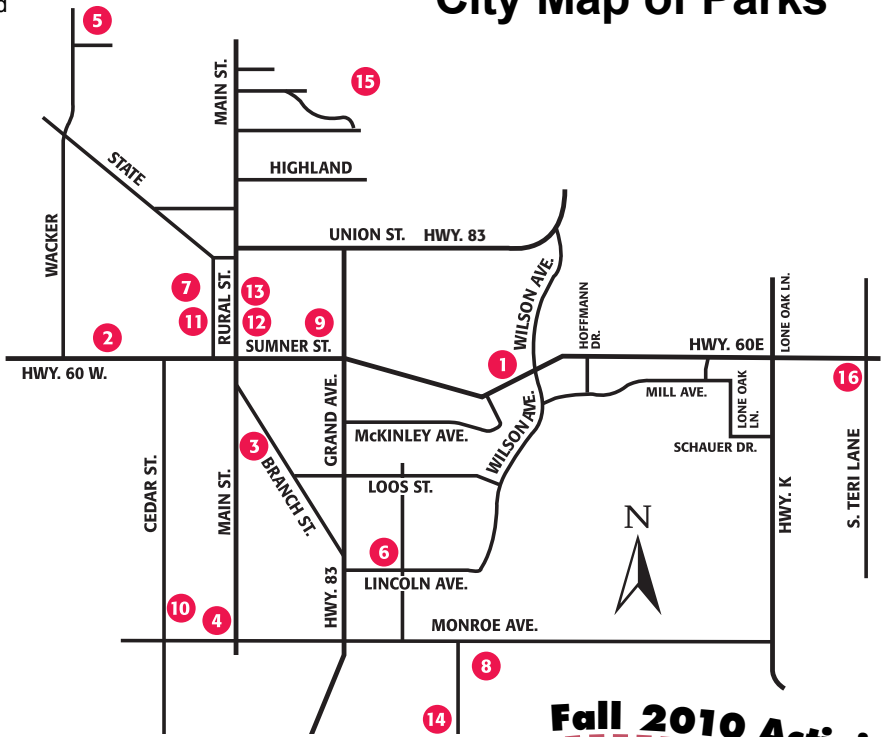

- SP** Special Purpose
- MP** Mini-Park
- N** Neighborhood
- C** Conservancy
- CM** Community
- NC** Not classified

City Map of Parks

- City of Hartford
Parks/Recreation
Facilities**
1. Willowbrook
 2. West Side
 3. Sawyer
 4. Veterans Park
 5. Woodlawn Union
 6. Candy Cane
 7. Recreation Center
 8. Independence
 9. Centennial Mill Pond
 10. Lincoln Athletic Field
 11. Jordan
 12. Jackson Mini Park
 13. Chasa Memorial
 14. Wilson Wetlands
 15. Country View
 16. Lake View Acres