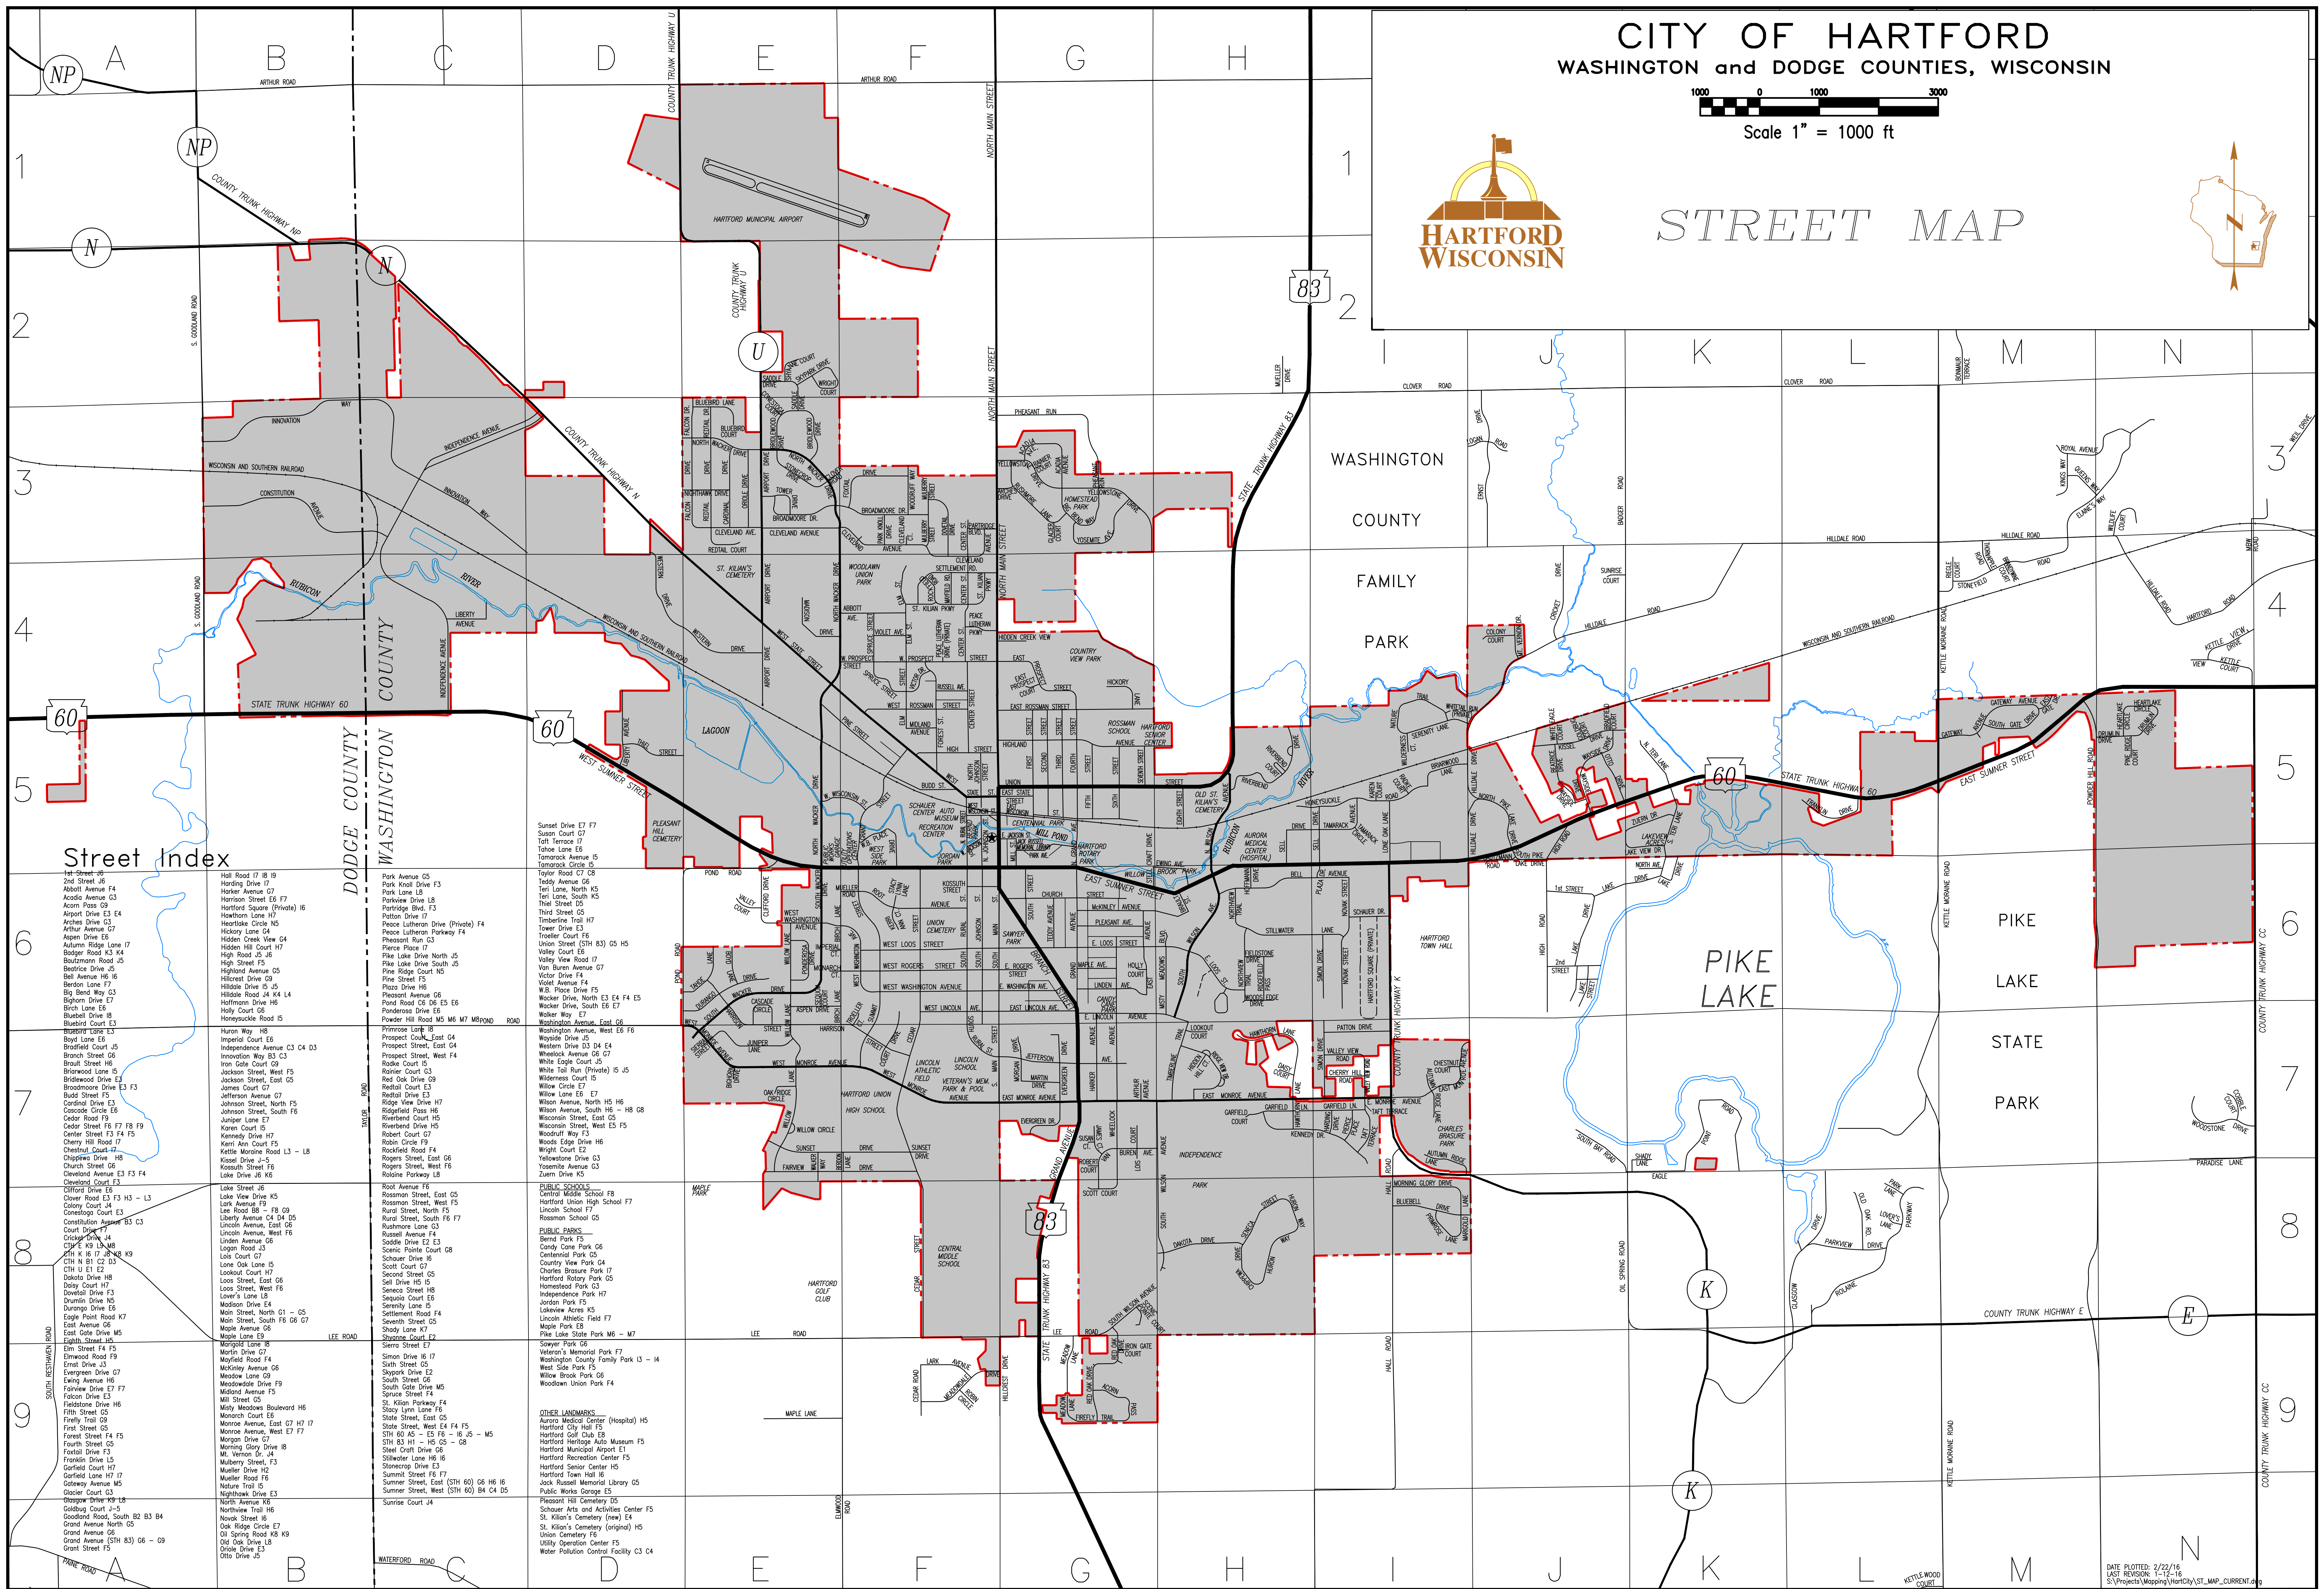

CITY OF HARTFORD
WASHINGTON and DODGE COUNTIES, WISCONSIN

STREET MAP

Street Index

1st Street	16	Hill Road	17	19	Park Avenue	65	Porter	17	19	Pond Road	14	Maple Lane	15	20
2nd Street	16	Horning Drive	17		Park Knoll Drive	F3	Park Lane	18		Raymond Road	17	Maple Lane	15	20
Abbot Avenue	F4	Horker Avenue	G7		Park Lane	L8	Parish Avenue	16		Rowland Street	16	Maple Lane	15	20
Acadia Avenue	G3	Horlock Street	E6	F7	Parish Square (Private)	I6	Porter	17	19	Royal Avenue	16	Maple Lane	15	20
Acorn Pass	G9	Hortford Square	E6	F7	Hickory Lane	16	Porter	17	19	St. Joseph Street	16	Maple Lane	15	20
Arling Drive	E3	Hortford Square	E6	F7	High Road	J3	Porter	17	19	St. Mary Street	16	Maple Lane	15	20
Aspen Drive	E6	Hortford Square	E6	F7	High Road	J3	Porter	17	19	St. Mary Street	16	Maple Lane	15	20
Aspen Drive	E6	Hortford Square	E6	F7	High Road	J3	Porter	17	19	St. Mary Street	16	Maple Lane	15	20